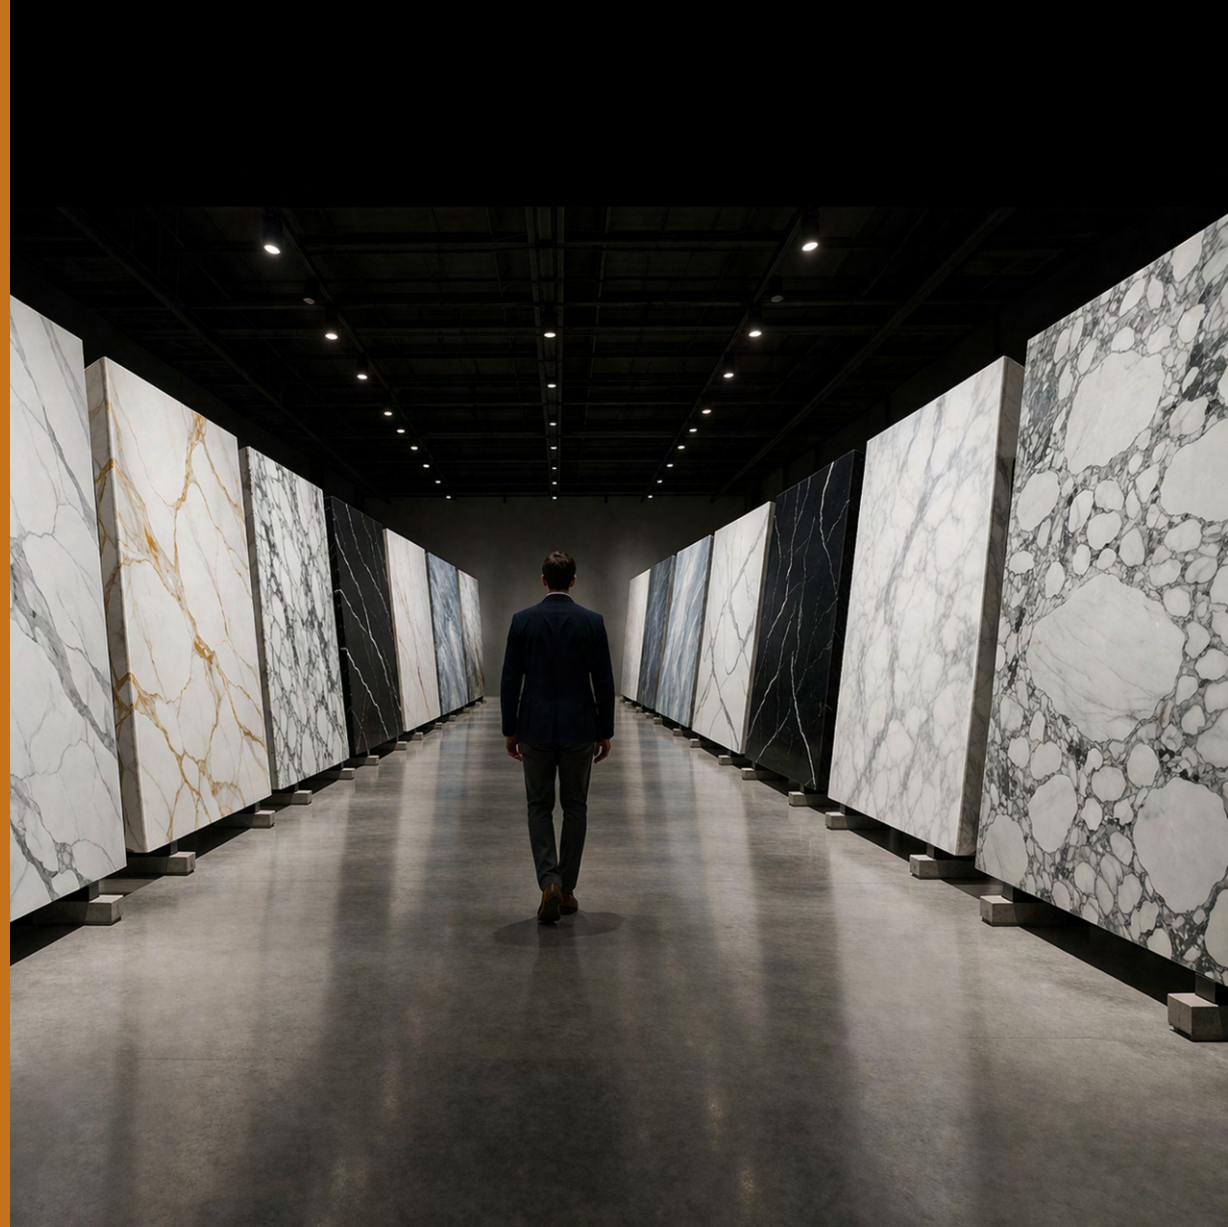

Two Strategic Locations

Stoke-on-Trent warehouse and Wembley London office.

The iStone Collection Over 60 colours in stock.

Available in Standard, Jumbo
and Super Jumbo formats.

Selected colours available
in Zero and Low Silica.